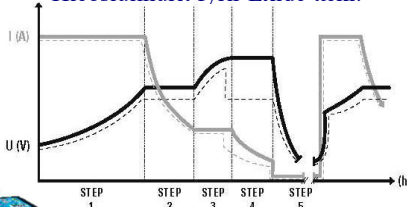

Hleðslulínurit fyrir Exide tæki.