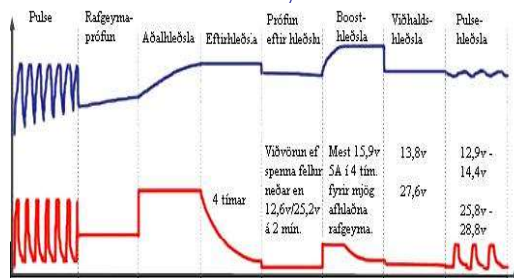

Hleðslutæki

SJÁLFVIRK

Hleður og vaktar rafgeyminn þinn allt árið.

CTEK 12v/0.8A 14.900,-

VNR: 61707

CTEK 12v/5A 22.900,-

VNR: 61758

CTEK 6v/0.8A 14.900,-

VNR: 61706

CTEK 12v/7A 33.900,-

VNR: 61714

CTEK 12v/10A 38.900,-

VNR: 61764

LI-ION

CTEK 12v/25A 77.900,-

VNR: 61701

CTEK 24v/14A 72.900,-

VNR: 61702

Exide 12v/70A-24v/60A 189.900,-

VNR: 261934

Exide 12v/3.8A 14.900,-

VNR: 61905

Exide 12v/5.5A 22.900,-

VNR: 61910

Exide 12v/7A 32.900,-

VNR: 61920

Exide 12v/15A 42.900,-

VNR: 61930

LI-ION

Exide Lithium 12v/2A 15.900,-

VNR: 61900

Victron Blue Smart 12v/15A 42.900,-

VNR: 185218

LI-ION

Mascot 12v/2.7A 14.900,-

VNR: 964012

Mascot 24v/5A 43.900,-

VNR: 974024

VATNSHELT!

Mascot 12v/4A 26.900,-

VNR: 2140

Mascot 24v/1.5A 14.900,-

VNR: 964024

Hleðslulínurit fyrir CTEK tæki.

Hleðslulínurit fyrir Exide tæki.

Mascot taska 12v/7A 25.900,-

VNR: 3245